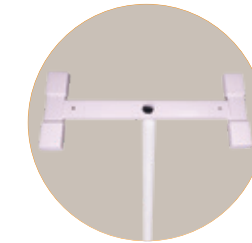

SECURITY POLE & CURVE GRAB BAR™

COMES IN TWO COLORS

■ BLACK #1100-B

□ WHITE #1100-W

PRODUCT #1100

FEATURES

LADDER GRIP ROTATES & LOCKS EVERY 45° 360° AROUND

SUPPORTS UP TO 300 LBS

TENSION MOUNTED - NO SCREWS OR DRILLING

ADJUSTS TO FIT 7' - 10' CEILINGS

USE IN ANY ROOM

MAKES SITTING AND STANDING EASY

SPECIFICATIONS

- *Materials: Rust resistant zinc plated steel with durable powder coat finish*
- *Fits Ceiling Heights: Range of 7'-10' ft.*
- *Weight of Product: 20 lbs*
- *Package Dimensions: 54.00" L x 12.50" W x 3.25" H; 22 lbs*
- *Case of 2 Dimensions: 54.00" L x 12.50" W x 6.5" H; 45 lbs*