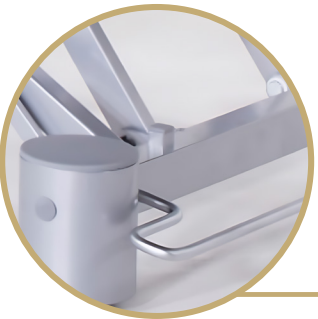

Bed Positions

BACKREST

KNEES

CHAIR

ZERO GRAVITY

TRENDELENBURG & REVERSE

HIGH-LOW

One-Button Chair Position for Comfortable Eating, Reading or Watching TV

Maximum High Height for Better Care and Repositioning

Illuminating Hand Control for High Visibility Even in Dark Settings

Zero Gravity Position to Help Alleviate Pressure and Back Pain

Multi-Height Assist Rails for Security and Assistance During Transfers

Hidden Casters and One Central Brake Pedal for Stability and Easy Movement

Ultra Low Height for Easy Transfers and Fall Prevention

The Aura™ Bed Size & Mattress Selection

The Aura™ Bed Available in Platinum or Premium